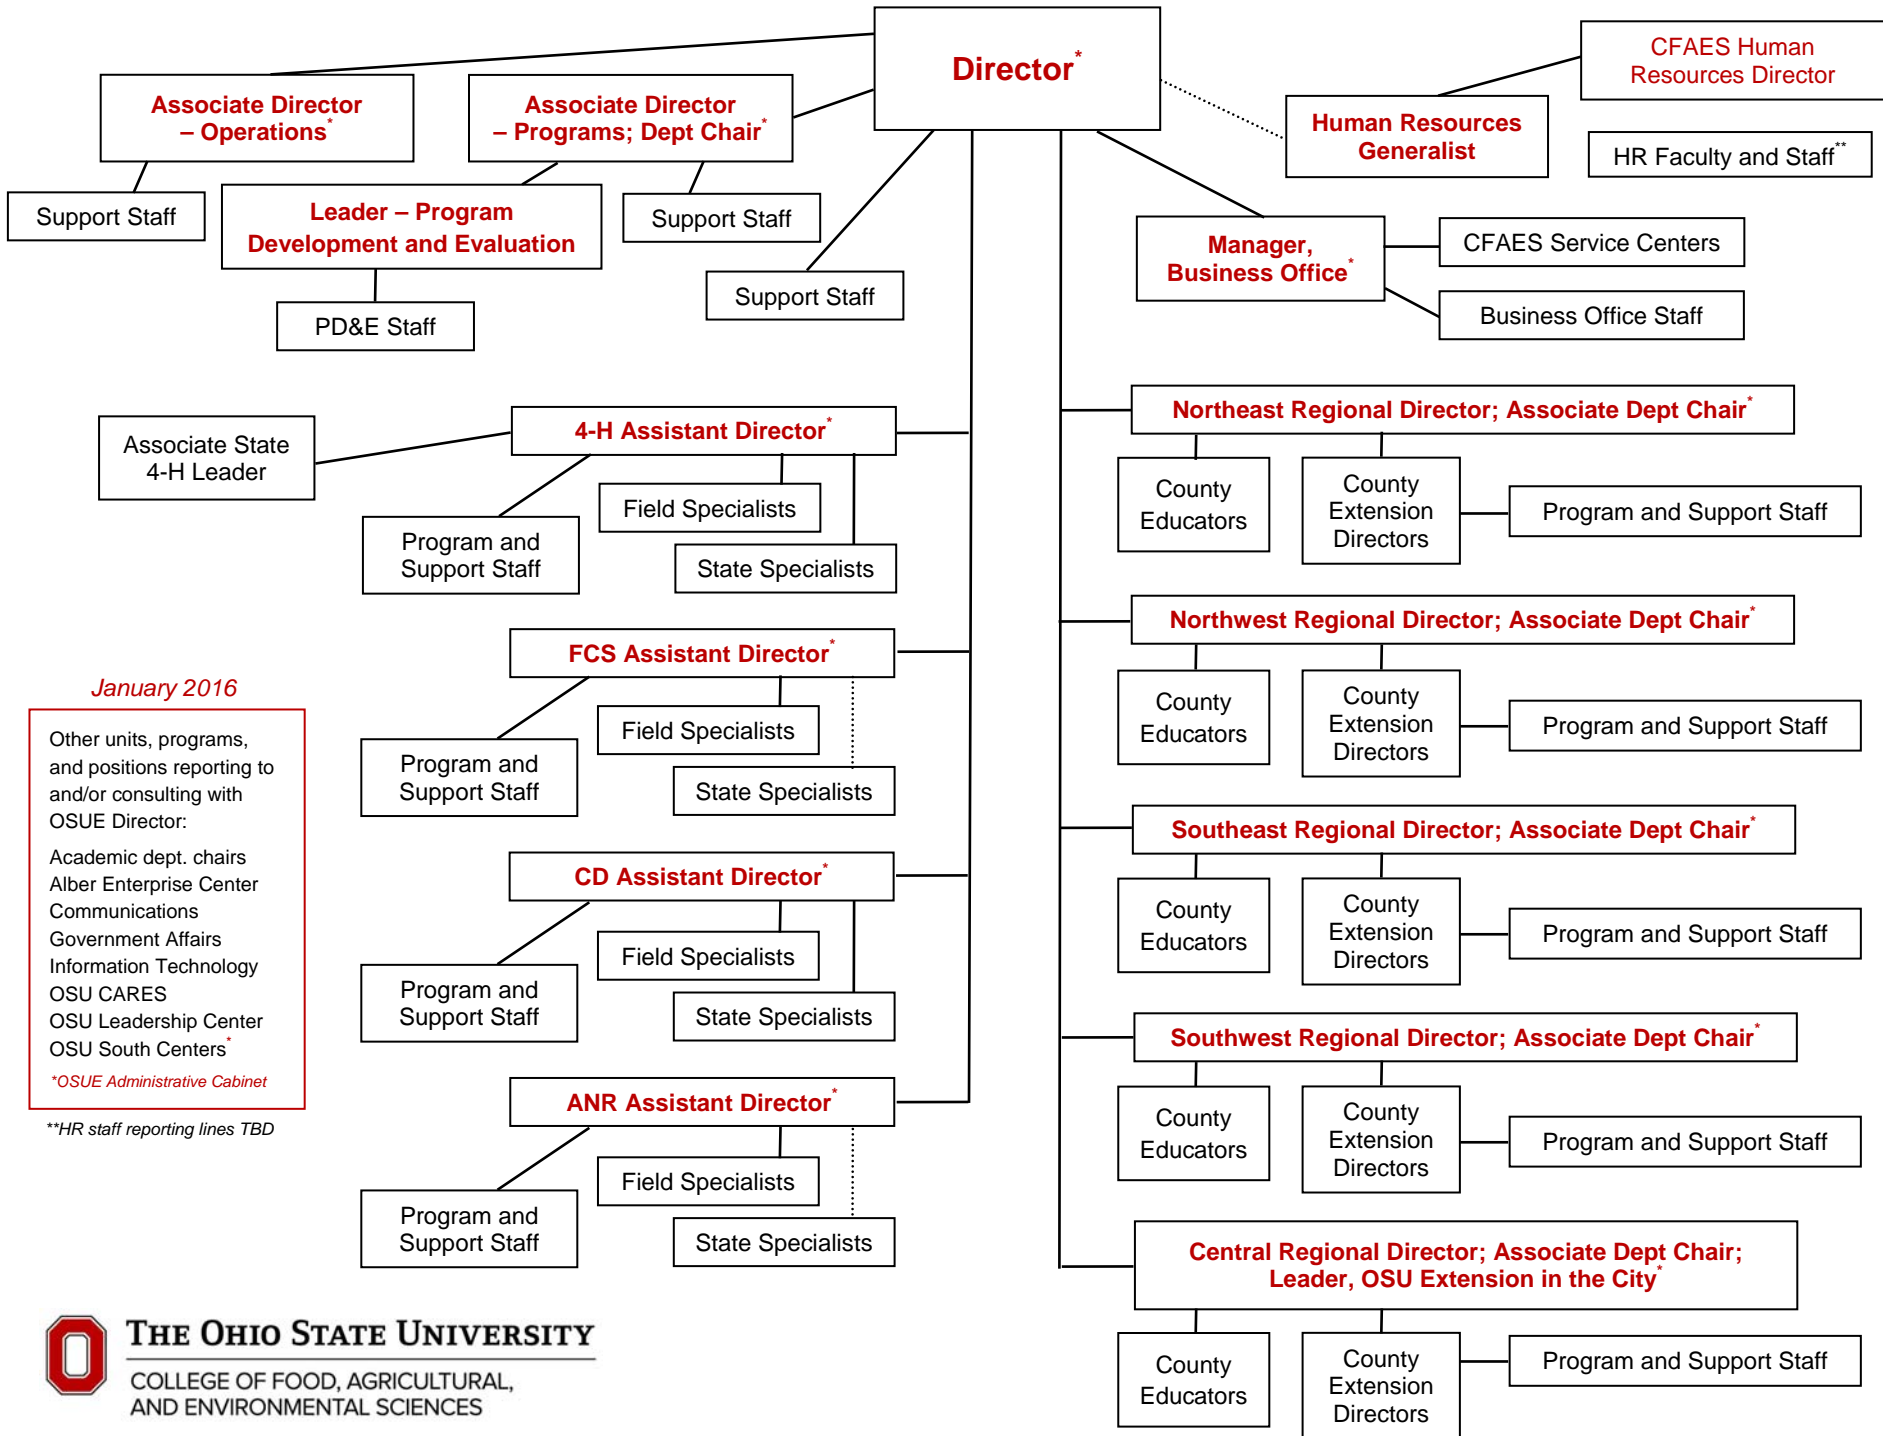

OHIO STATE UNIVERSITY EXTENSION

January 2016

Other units, programs, and positions reporting to and/or consulting with OSUE Director:

- Academic dept. chairs
- Alber Enterprise Center
- Communications
- Government Affairs
- Information Technology
- OSU CARES
- OSU Leadership Center
- OSU South Centers*

**OSUE Administrative Cabinet*

***HR staff reporting lines TBD*